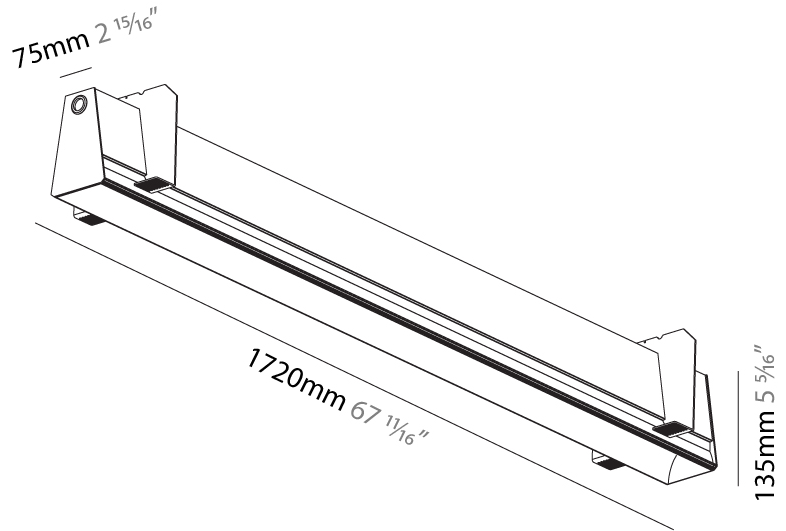

PHYSICAL

Shape: Rectangle
Length (mm): 1720
Length (in): 67 11/16
Width (mm): 75
Width (in): 2 15/16
Height (mm): 135
Height (in): 5 5/16
Ceiling Thickness (mm): 10 / 12.5 / 15
Ceiling Thickness (in): 3/8 or 1/2 or 9/16
Min. Recessing Depth (mm): 170
Min. Recessing Depth (in): 6 11/16
Light Distribution: Direct
Weight (kg): 6.812
Weight (lbs): 14.99
Diffuser: PMMA - Opal
Fixture Finish: SSR / BKV / CWI / CRY / HAB / UFT / ITA / RUA / FTG / MYG / LOD / PUS / FRO / FUP / KIA / POP / BLS / SPG / MEY / GOH / GUM / CHC / COM / ABZ / JAG / OBR / MOS / ROR
Fixture Material: Aluminum
Cut-out Measurements: 1730mm / 68 1/8" x 92mm / 3 5/8"
Upon Request: Unique Sizes Unique Ceiling Thickness

ELECTRICAL

Lamp Type: LED (Zhaga Standard)
Input Wattage (W): 30.4
Total Output Wattage (W): 24 / 19.2 (3500K)
Dimming: 0-10V Dimming / Phase Dimming (120Vac Only)
Driver Included: Yes
Driver Location: Integrated
Driver Type: Constant Current - 120 / 277Vac
Driver Class: Class 2
Input Voltage (V): 120 - 277
Constant Current (MA): 350 / 600 (3500K)

LED

Color Temperature (°K): 3000 / 3500 / 4000
Max. Delivered Lumen (lm): 2050 / 2127 / 2170
CRI: >90 CRI
Lamp Life (hrs): 50000
Upon Request: Special Color Temperature RGB-W Tunable White CRI (no minimum qty) price increase + longer lead time

OPTICAL

RATINGS AND CERTIFICATIONS

Certified By: Certified for North American Standards
IP rating: IP20